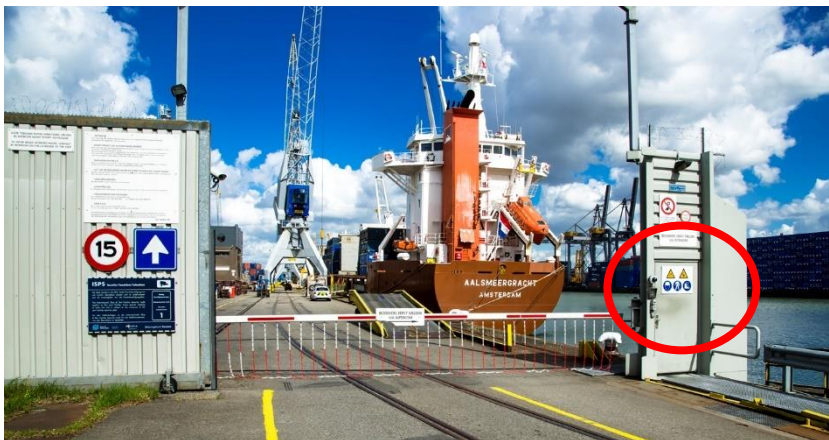

Please read our safety regulations carefully.