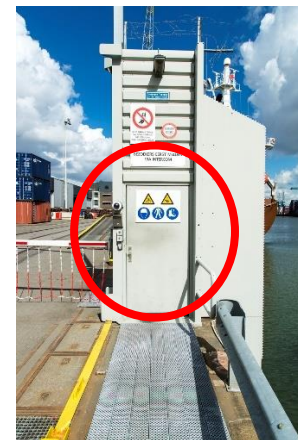

Please read our safety regulations carefully.