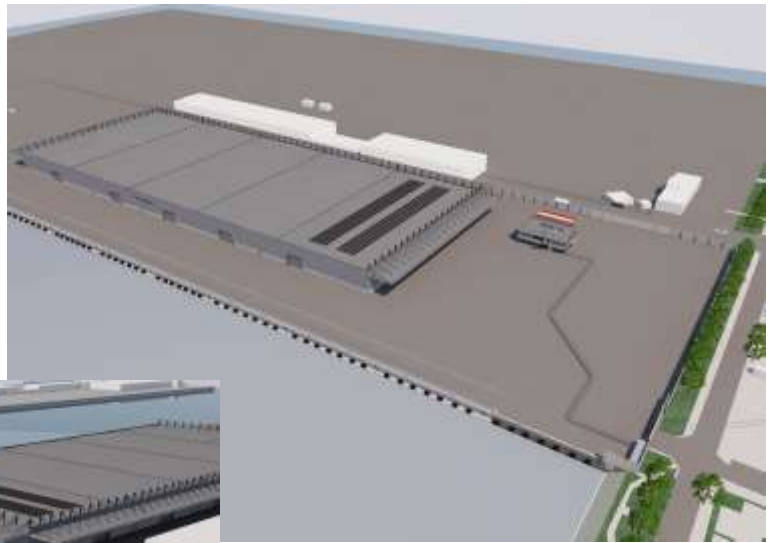

METAAL TRANSPORT EXPANDS

We are happy to show you the impressions of our new state-of-the-art terminal with all necessary resources. The new terminal will support us to be ready for the future.

In the same area as our office on the Heijplaatweg we are developing our new terminal. The terminal will be 90.000m² in size, with 25.000m² warehouse. All LME and MMTA approved. Equipped with shore cranes up to 120mt and weighing facilities we can be your trust partner, ready to handle your value-added metals logistics as your known for already 55 years.

For more information please contact us.

Kind regards,
Willem Jan de Geus